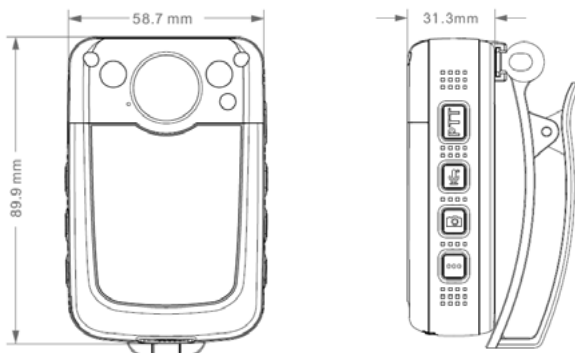

#### Abundant Functions and Features

- 2.4" touchscreen display
- Various shortcut button, additional customized function button
- Supports location function by GPS, GLONASS
- Supports external memory
- Supports removable clips

### Dimensions

Units:mm